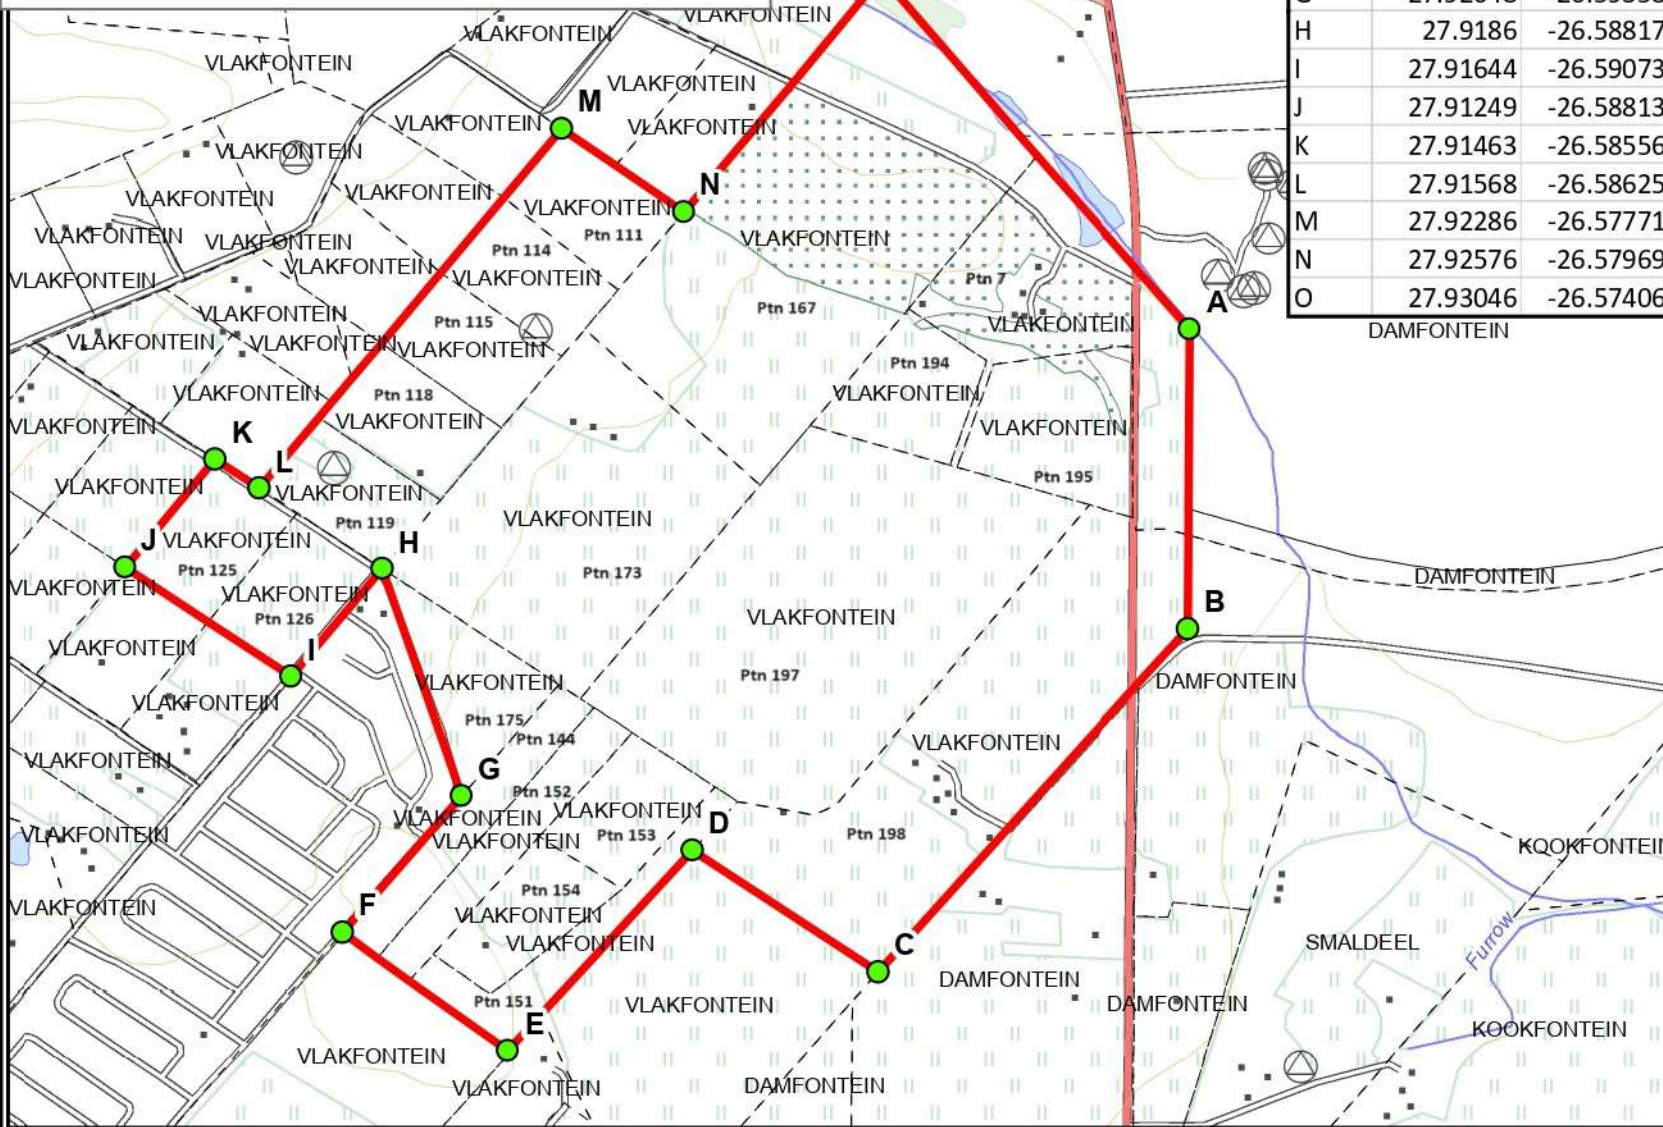

APPLICANT SIGNATURE:

DATE: 11 October 2022

	X	Y
A	27.93782	-26.58247
B	27.93776	-26.5896
C	27.93038	-26.59776
D	27.92597	-26.59487
E	27.92159	-26.59962
F	27.91765	-26.59681
G	27.92048	-26.59358
H	27.9186	-26.58817
I	27.91644	-26.59073
J	27.91249	-26.58813
K	27.91463	-26.58556
L	27.91568	-26.58625
M	27.92286	-26.57771
N	27.92576	-26.57969
O	27.93046	-26.57406

Glubay Coal (Pty) Ltd

Legend

- Coordinate Points
- Mining Right Application Area
- Farm Boundaries

Coordinate System: GCS WGS 1984
 Datum: WGS 1984
 Units: Degree

Map Title: Regulation 2(2)

Project Name: Vlakfontein Mining Right