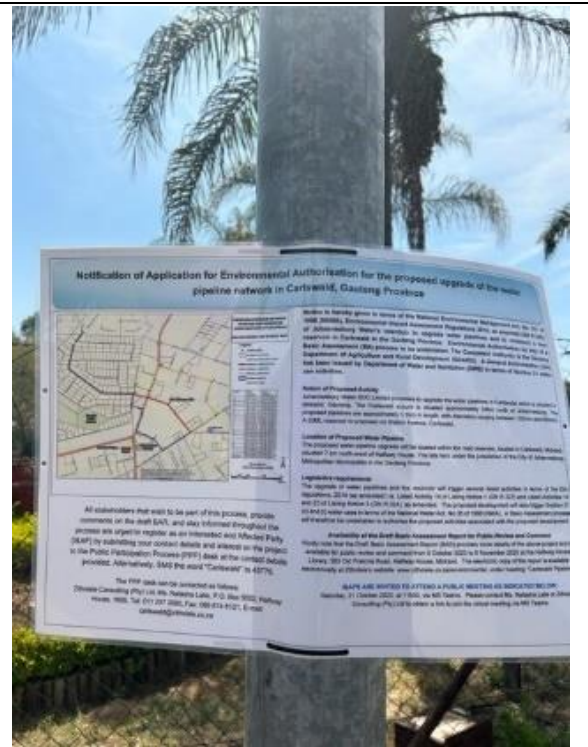

Site Notices placed on 4 October 2023

Site notice on corner of Whisken and Neptune Avenue (in context)

Site notice on corner of Whisken and Neptune Avenue

Site notice on Whisken Avenue (in context)

Site notice on Whisken Avenue

Site notice on corner of R55 and Ethel Avenue Intersection (in context)

Site notice on corner of R55 and Ethel Avenue Intersection

Site notice on corner of Main Road and Arthur Avenue (in context)

Site notice on corner of Main Road and Arthur Avenue