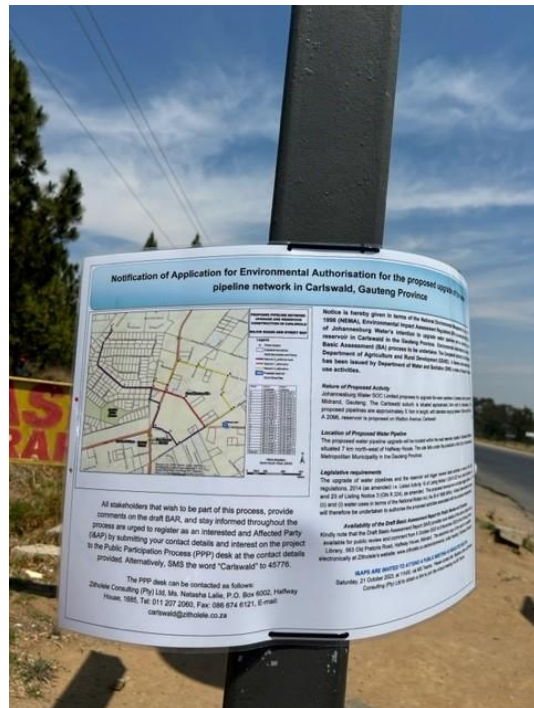

Site Notices placed on 4 October 2023

Site notice on corner of Whisken and Neptune Avenue (in context)

Site notice on corner of Whisken and Neptune Avenue

Site notice on Whisken Avenue (in context)

Site notice on Whisken Avenue

Site notice on corner of R55 and Ethel Avenue Intersection (in context)

Site notice on corner of R55 and Ethel Avenue Intersection

Site notice on corner of Main Road and Arthur Avenue (in context)

Site notice on corner of Main Road and Arthur Avenue