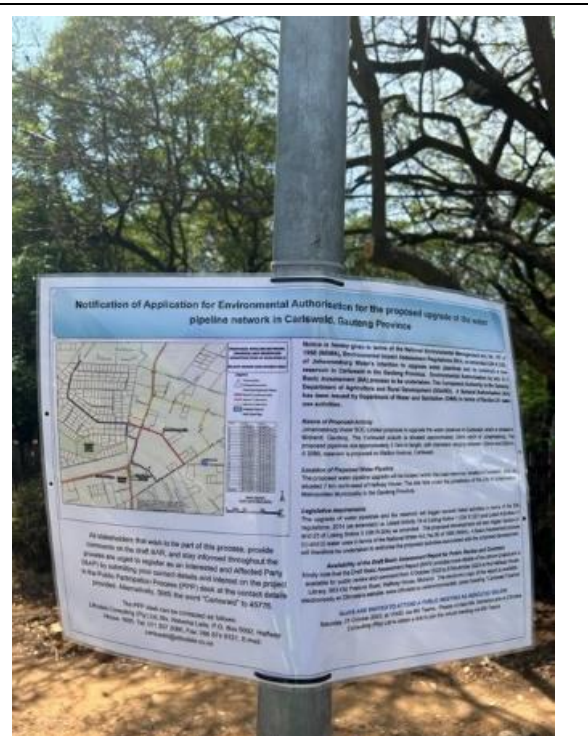

Site Notices placed on 4 October 2023

Site notice on corner of Whisken and Neptune Avenue (in context)

Site notice on corner of Whisken and Neptune Avenue

Site notice on Whisken Avenue (in context)

Site notice on Whisken Avenue

Site notice on corner of R55 and Ethel Avenue Intersection (in context)

Site notice on corner of R55 and Ethel Avenue Intersection

Site notice on corner of Main Road and Arthur Avenue (in context)

Site notice on corner of Main Road and Arthur Avenue